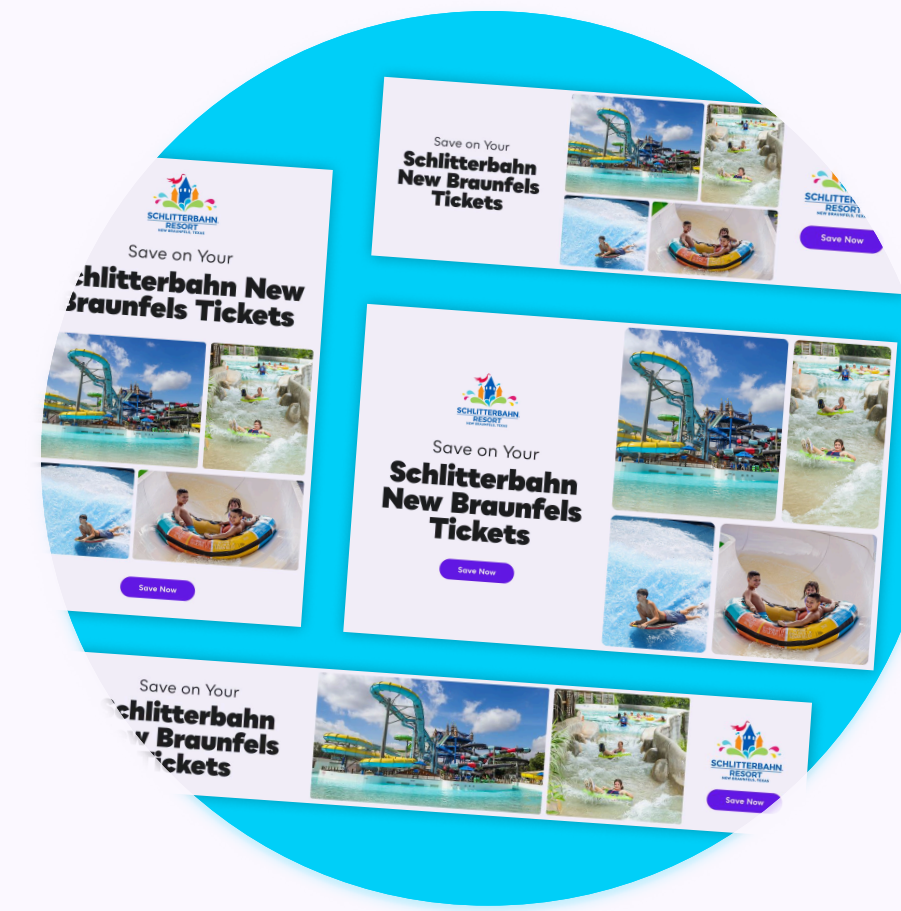

# Schlitterbahn New Braunfels

### SHORT:

Schlitterbahn New Braunfels Waterpark has been voted world's best waterpark for 26 years. Families experience the all-new Schatze's Storybrook Park, an area for children featuring the world's first water coaster for kids and more. Families beat the heat on 45 mild-to-wild rivers, slides, and chutes in a unique natural setting. Get your tickets and save at [add your program website URL here]!

### MEDIUM:

Schlitterbahn New Braunfels Waterpark has been voted world's best waterpark for 26 years. Families experience the new Schatze's Storybrook Park, an area for children featuring the world's first water coaster for kids. Families beat the heat on 45 mild-to-wild rivers, slides, and chutes in a unique natural setting. The Resort at Schlitterbahn is a great place to stay to enjoy festivals, celebrations, dining, and shopping in charming New Braunfels, Texas. Get your tickets and save at [add your program website URL here].

### LONG:

Schlitterbahn New Braunfels Waterpark is the "Hottest, Coolest Time in Texas" and has been voted world's best waterpark for 26 years. Families experience the new Schatze's Storybrook Park, an area for children featuring the world's first water coaster for kids. Families beat the heat on 45 mild-to-wild rivers, slides, and chutes in a unique natural setting. Schlitterbahn New Braunfels offers 4X the number of rides and attractions of any waterpark within 200 miles. The Resort is a great place to stay to enjoy festivals, celebrations, dining, and shopping in charming New Braunfels, Texas. Get your tickets and save at [add your program website URL here].